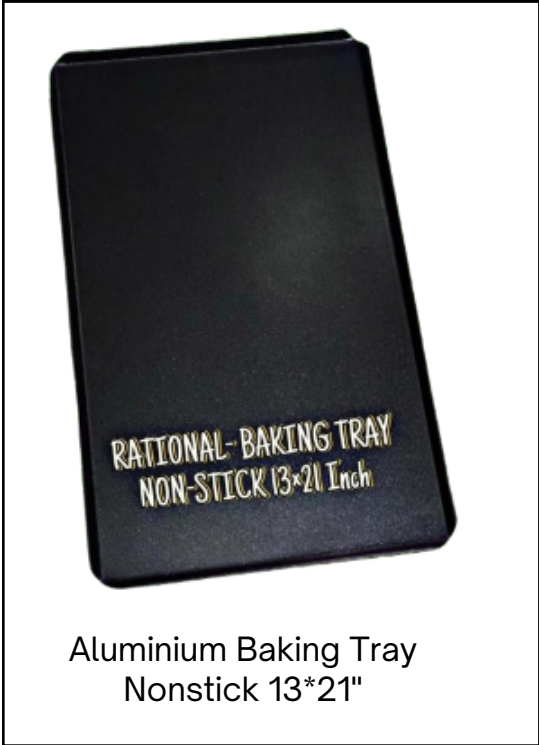

Baking Tray- Heavy Duty

We Customize Your size & Shape:

We supply Pan India 🌍

Aluminium Baking Tray
Nonstick 13*21"