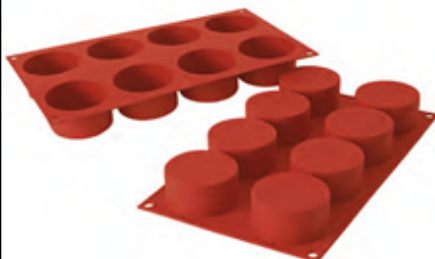

SF024 Big Muffin  
Size: Ø 81 h 32 mm  
Volume: 135 ml

SF119 Cylinders  
Size: Ø 63 h 40 mm  
Volume: 123 ml

SF001 Half Sphere  
Size: Ø 80 h 40 mm  
Volume: 120 ml

SF002 Half Sphere  
Size: Ø 70 h 35 mm  
Volume: 80 ml