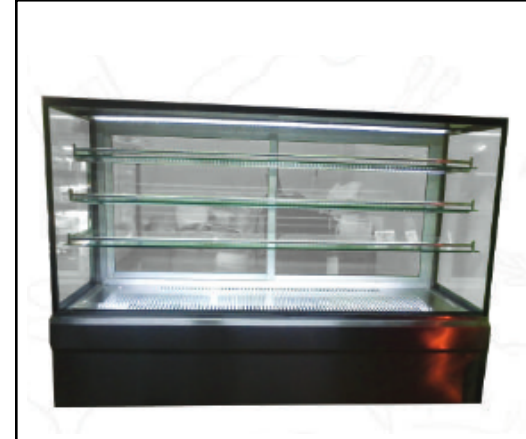

Stainless Steel Glass Counter