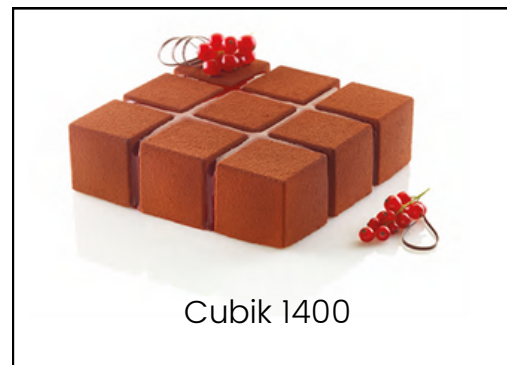

The **Silikomart** mould is made in **Italy**, Bake & Freeze with the highest-quality, food-grade platinum-cured silicone. It is extremely versatile and withstands temperatures ranging from **-60°C to + 230°C**.