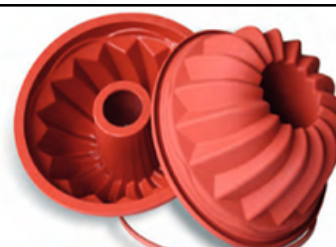

SF105 Cube Size:  
35 x 35 h 35 mm  
Volume: 42 ml

SF011 Medium Savarin  
Size: Ø 65 h 21 mm  
Volume: 50 ml

SF017 - SILICONE MOULD  
N. 16 SMALL OVALS 55X33  
H 20 MM Terracotta

SF058 Gugelhopf  
Size: Ø 70 h 36 mm  
Volume: 80 ml

SF032 Madeleine  
Size: 68 x 45 h 17 mm  
Volume: 30 ml

SFT249 Gugelhopf  
Size: Ø 200 h 90 mm  
Volume: 1.5 ltr

Midi Bûche  
Size: 84x32 h 35 mm  
Volume: 83 ml x 9

SF074 Small Rose Size:  
Ø 44 h 27 mm  
Volume: 23 ml