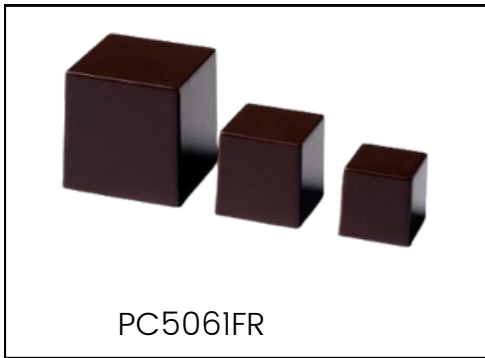

The Pavoni polycarbonate chocolate mould is made in Italy.