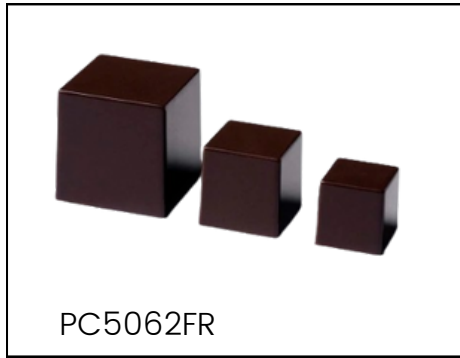

The Pavoni polycarbonate chocolate mould is made in Italy.