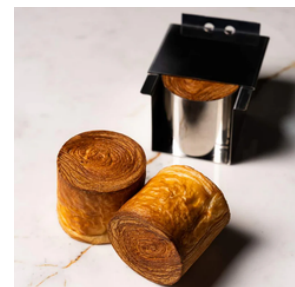

Product size: 82 x 290 h  
64 mm

Travel cake size: 60 x  
250 h 60 mm  
capacity: 900 ml

Product size: 83,5 x  
290 h 86 mm

Heart croissant  
Stainless steel mould  
mm 80x70x50 h

Geometric croissants  
Stainless steel mould  
mm 70x70x70 h