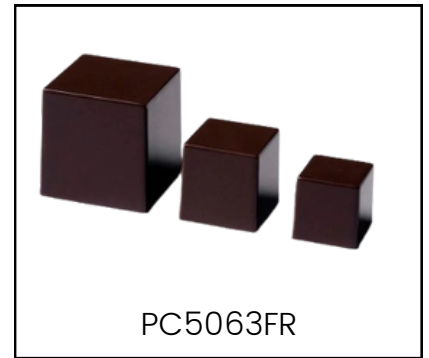

The Pavoni polycarbonate chocolate mould is made in Italy.