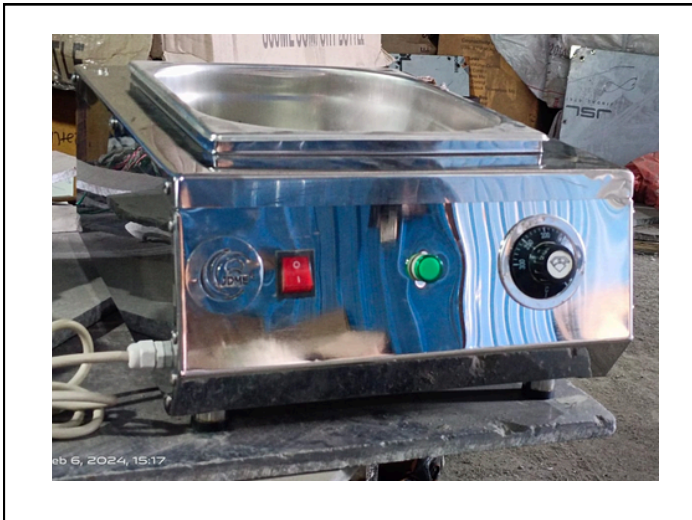

# FABRICATED EQUIPMENTS RANGE

We Customize Your size:

We supply Pan India 🌍

Stainless Steel Sugar Heating Lamp

Stainless Steel Sugar Heating Double, Lamp

Stainless Steel Chocolate Tempering Machine Single Tank 6 kg