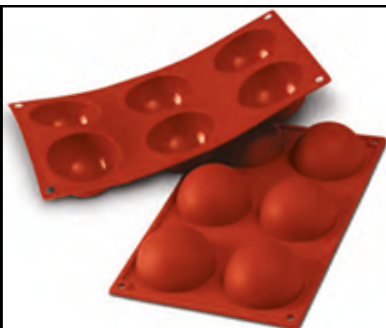

Victorinox knife set

The **Silikomart** mould is made in **Italy**, Bake & Freeze with the highest-quality, food-grade platinum-cured silicone. It is extremely versatile and withstands temperatures ranging from **-60°C to + 230°C**.

SF024 Big Muffin  
Size: Ø 81 h 32 mm  
Volume: 135 ml

SF119 Cylinders  
Size: Ø 63 h 40 mm  
Volume: 123 ml

SF001 Half Sphere  
Size: Ø 80 h 40 mm  
Volume: 120 ml

SF002 Half Sphere  
Size: Ø 70 h 35 mm  
Volume: 80 ml