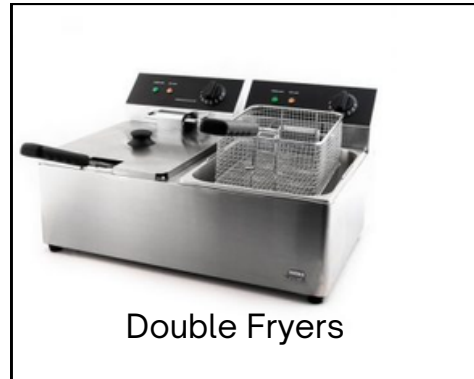

We supply Pan India 

5 - 80 Ltr Spiral mixer

Proofing-Chamber

Single Waffle-Maker

Single Fryers

Double Waffle-Maker

Double Fryers

BAKERY EQUIPMENTS