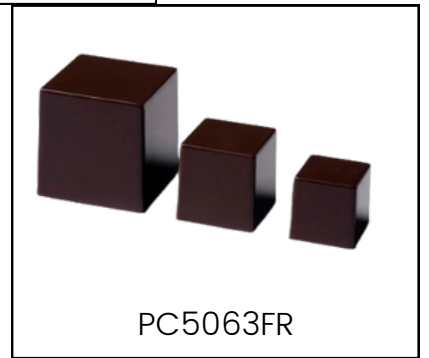

The Pavoni polycarbonate chocolate mould is made in Italy.