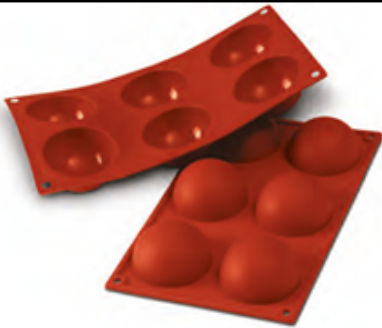

Victorinox knife set

Victorinox knife set

The **Silikomart** mould is made in **Italy**, Bake & Freeze with the highest-quality, food-grade platinum-cured silicone. It is extremely versatile and withstands temperatures ranging from **-60°C to + 230°C**.

SF024 Big Muffin
Size: Ø 81 h 32 mm
Volume: 135 ml

SF119 Cylinders
Size: Ø 63 h 40 mm
Volume: 123 ml

SF001 Half Sphere
Size: Ø 80 h 40 mm
Volume: 120 ml

SF002 Half Sphere
Size: Ø 70 h 35 mm
Volume: 80 ml