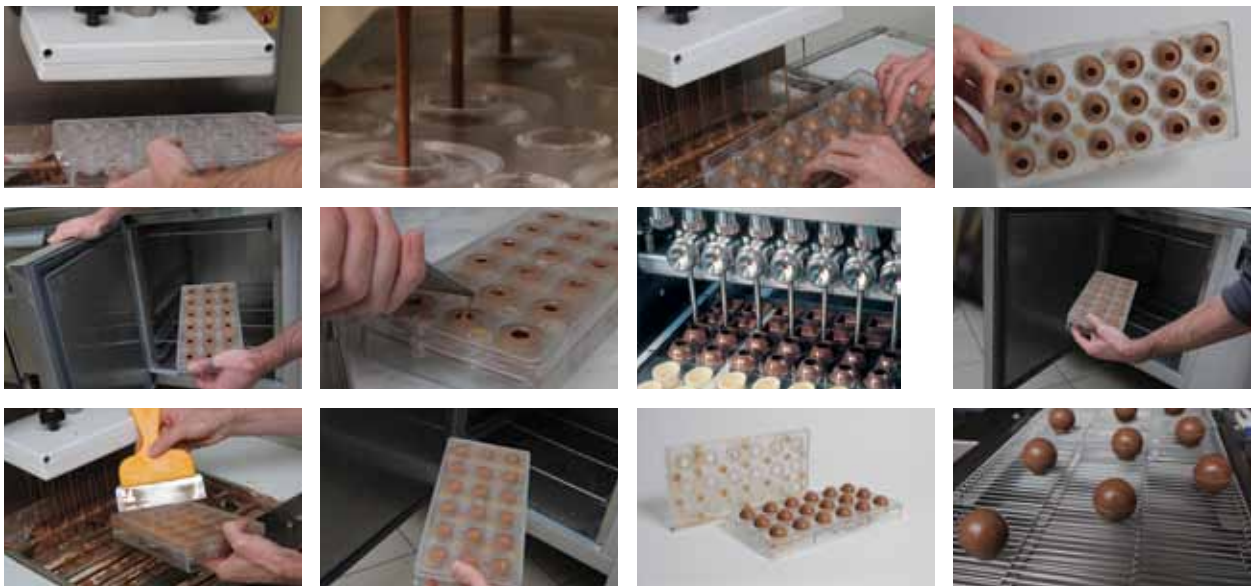

Series 2000

59,12x59,12x7,22 mm
1x5 pc/23 gr
275x175x24 mm

35x28x14 mm
4x5 pc pc/14 gr
275x175x24 mm
same model as 1000L01

39x40x9 mm
3x4 pc pc/16 gr
275x175x24 mm

24x24x14mm
4x6 pc/9,5gr
275x175x24mm
same model as 1000L02
min. order of 50 pcs

Truffle mould

25x25x25mm
3x7 pc / 12,5 gr (full chocolate)
275x135x44 mm (double)
recto-verso