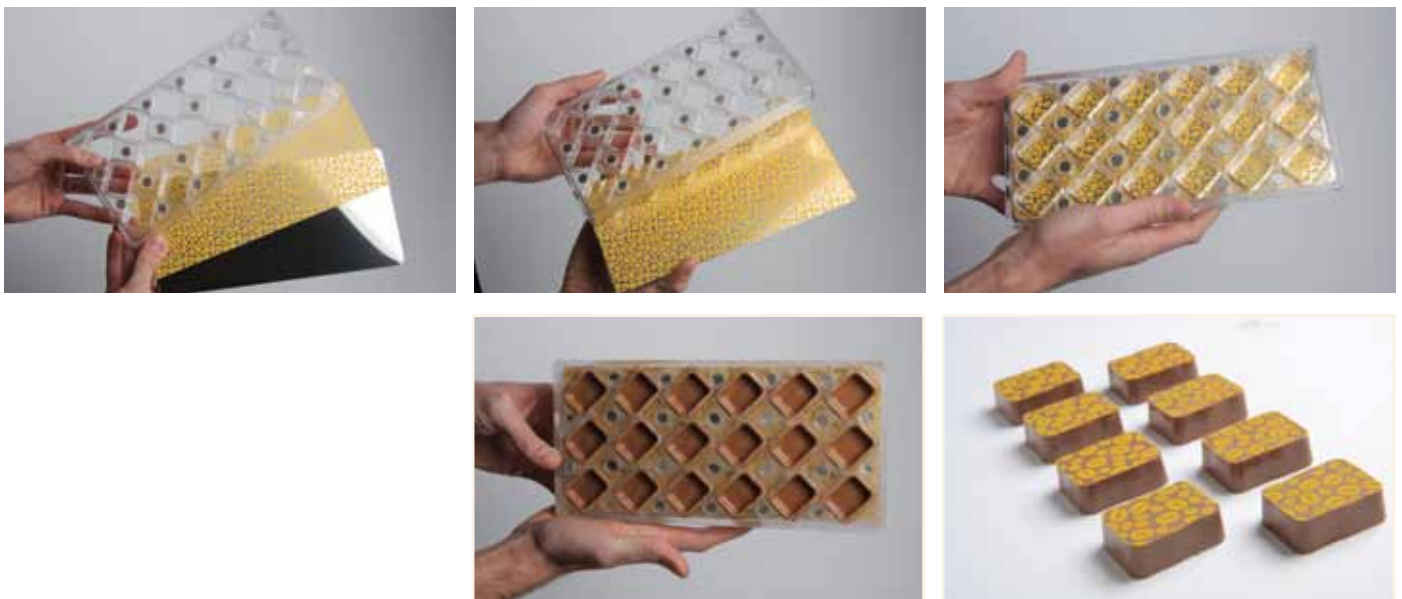

# Magnetic moulds

**Magnet moulds for transfers**  
**Magneetvormen voor transfers**  
**Moules magnétiques pour transfert**  
**Moldes magnéticos para transfers**

Magnet Moulds are designed to furnish your chocolate creation with beautiful, colourful decorations. Chocolate World has a large assortment of standard transfer sheets. You will without a doubt find a suitable design amongst them for your chocolate. If you are however aspiring to more, we will gladly design your own exclusive transfer sheets. Chocolate World also owns one of the most user-friendly software in the world with "Chocolate Artist". Download your free demo copy today at [www.chocolate-artist.com](http://www.chocolate-artist.com)